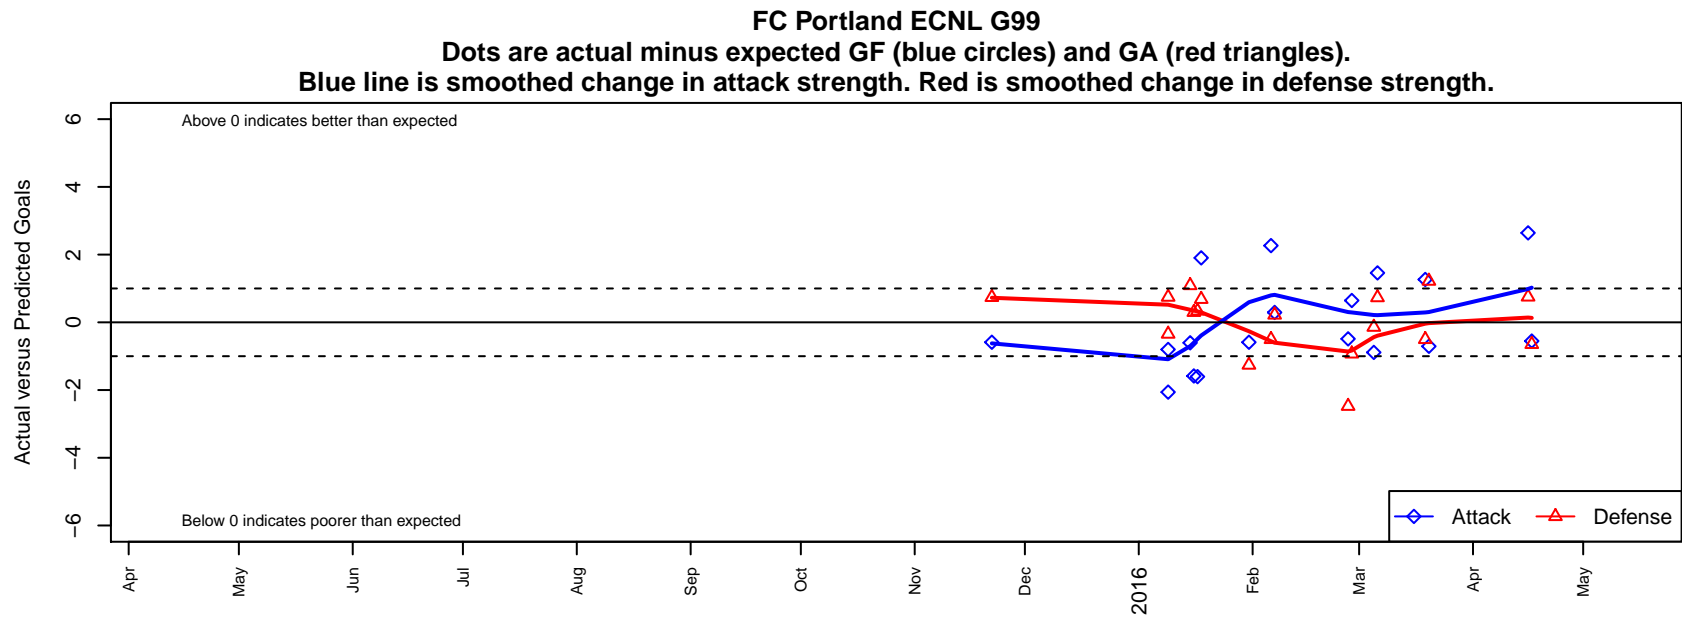

FC Portland ECNL G99

FC Portland
Portland, OR
G99 total strength=1838
attack=39.24 defense=33.88
fall league = ECNL U16

alt names used:
FC Portland ECNL U16

Venues played:
2015 ECNL U16
2015 NWCL U17
2015 Portland Winter Showcase U17

**attack and defense variance (black dot)
relative to other teams
and top 10 in region**

**attack and defense rating
relative to others at age
and all opponents in last 13 months**

Performance relative to 13 month average